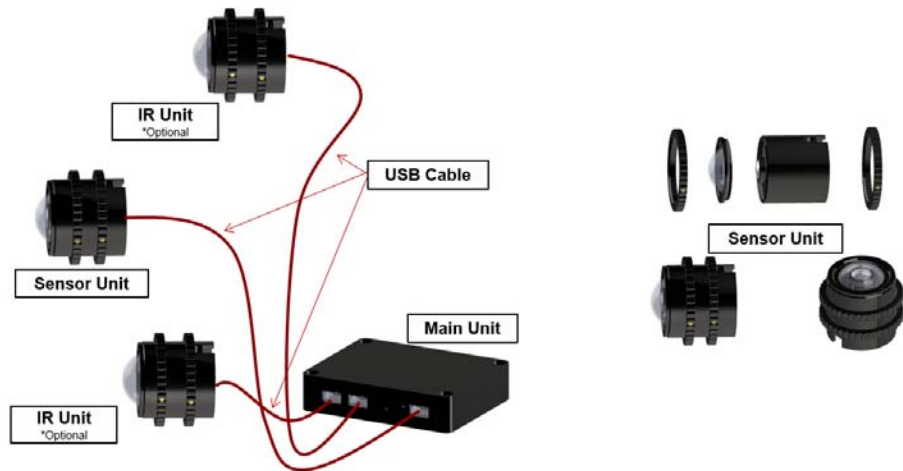

Series Features

- 1.2MP, 1080p, 3MP, and 5MP Model Options
- True Day/Night with Mechanical IR Cut Filter
- Includes Main Unit, Mount Bracket, Camera Sensor, and 2 cables (3m and 12m lengths)
- Remote Focus Module
- Onboard Storage
- Privacy Masking, CorridorView™, Motion Detection, Flexible Cropping, Bit Rate Control, Multi-Streaming, Forensic Viewing, Advanced H.264 Compression, Total PoE Solution
- 1 or 2 Optional IR Illuminators
- Suitable for Indoor and Some Outdoor Applications

Model Dependent Features

- NightView™ Technology on the 1.2MP Model
 - True WDR Technology up to 100dB on Some 1080p and 3MP Models
 - Binning Mode for Strong Low Light Performance on 3MP and 5MP models
 - Casino Mode™ on Some 1080p Models
 - Changeable Lens Options
 - 2.1mm*, 2.8mm, 4.0mm, 6mm, 7mm, 12mm, 16mm
- * For use with 1.2MP, 1080p, and 3MP models only*

Products - MegaVideo[®] Flex

Leading the Way in Megapixel Video[™]

- Extremely flexible design delivers high quality HD megapixel video in widest possible range of environments
- Suitable for a wide range of discrete and compact spaces such as equipment (ATMs, gas pumps), signage, corners, and walls, retail spaces (banks, stores, restaurants), and many more applications indoors and out